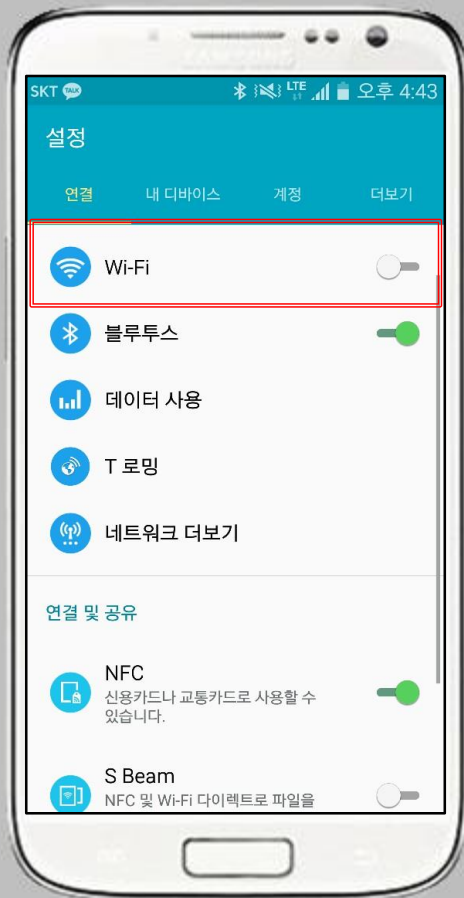

How to set up a wireless network for Android OS

Android Mobile Setting

- In devices that use the Android OS network settings screen for the wireless LAN.
- All set to the same device using the Android OS.

STEP.01

Setting -> "Wi-Fi" selection

STEP.02

Select the Wi-Fi network entry
CBNU-WIFI : For Student & School Personnel

STEP.03

Wireless Internet Security how
Phase 1 authentication: 'PEAP' choice
Phase 2 authentication: 'GTC' choice