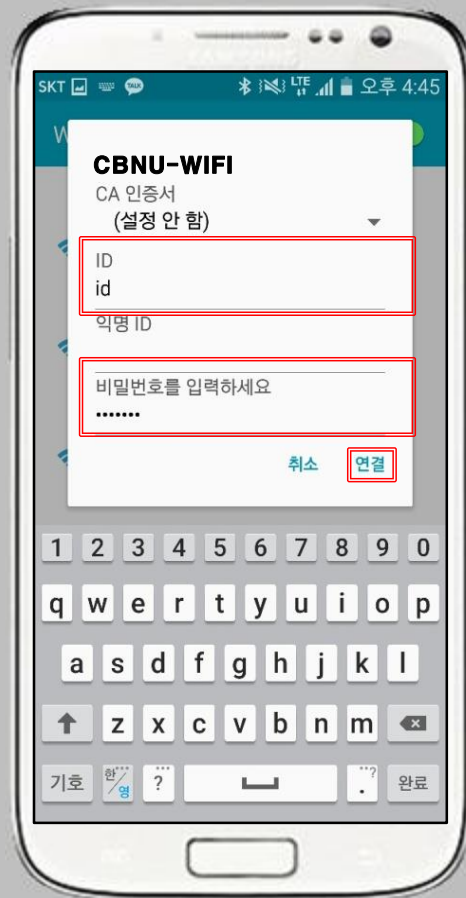

STEP.01

Setting -> "Wi-Fi" selection

STEP.02

Select the Wi-Fi network entry
CBNU-WIFI : For Student & School Personnel

STEP.03

Wireless Internet Security how
Phase 1 authentication: 'PEAP' choice
Phase 2 authentication: 'GTC' choice

Android Mobile Setting

- In devices that use the Android OS network settings screen for the wireless LAN.
- All set to the same device using the Android OS.

STEP.04

Enter your account

ID : Student Number or employee number

Password : Portal Password

STEP.05

Complete connection

Thank you